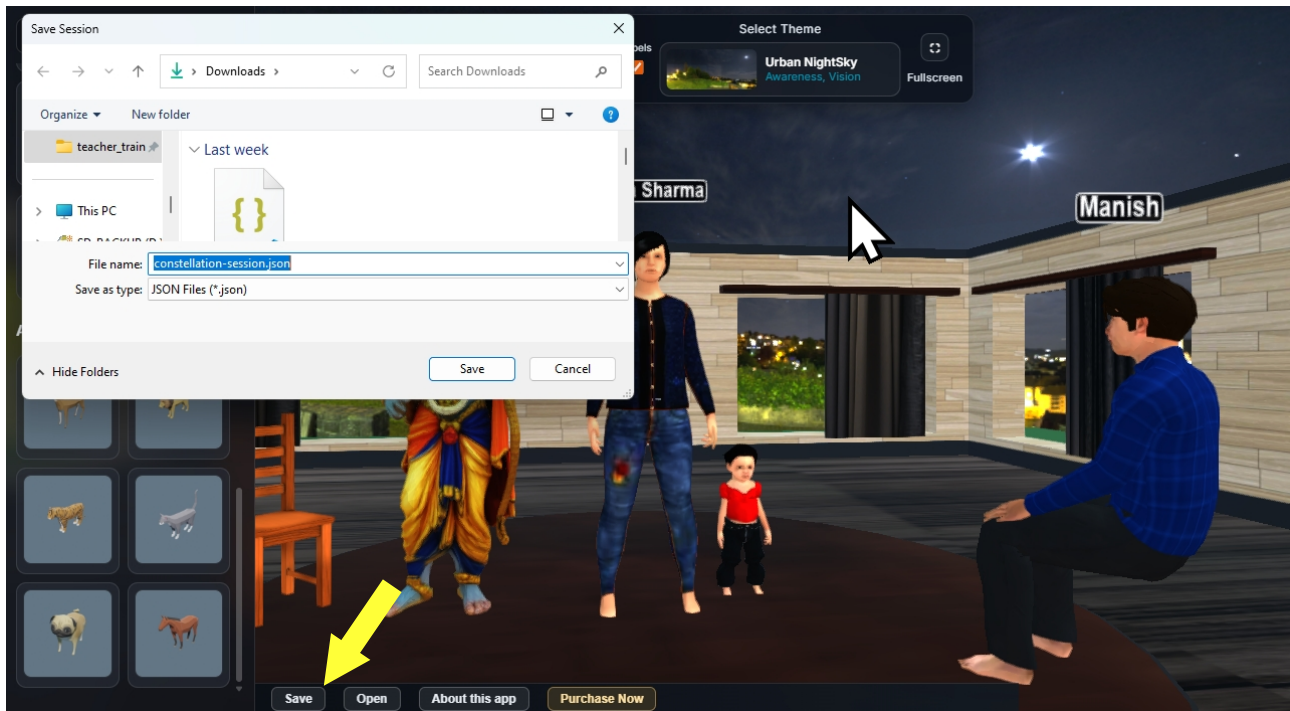

- Select Models
- Change views
- Adjust light intensity
- Show or hide all labels
- Change room themes
- Switch to full screen mode

10. Navigating the room

Use **left mouse button** to drag the room. Use **mouse wheel** to zoom in and out.

11. Saving and Loading Sessions

Use the bottom bar to:

- **Save** your current session
- **Open** a previously saved session

Constellation App

[Download](#)

Visit our website to download the app [Click Here](#)