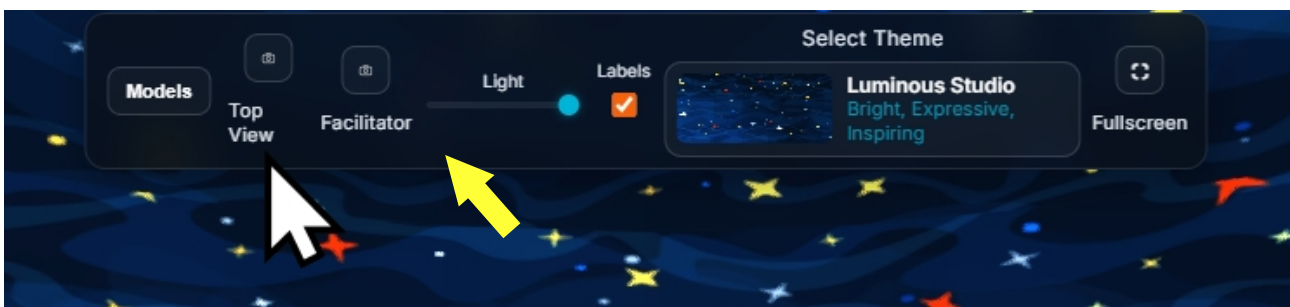

6. Deselecting a Model

To unselect a model, simply **right-click anywhere in the room.**

7. Changing the Scene

You can change the environment by selecting from **10 different room themes**.

Room Themes

8. First Person View

To enter First Person View:

- Select a model
- Click **“First Person View”** in the right panel

To exit:

- Click **“Top View”** or **“Facilitator View”** from the top bar

9. Top Bar Controls

From the top bar, you can:

- Select Models
- Change views
- Adjust light intensity
- Show or hide all labels
- Change room themes
- Switch to full screen mode

10. Navigating the room

Use **left mouse button** to drag the room. Use **mouse wheel** to zoom in and out.