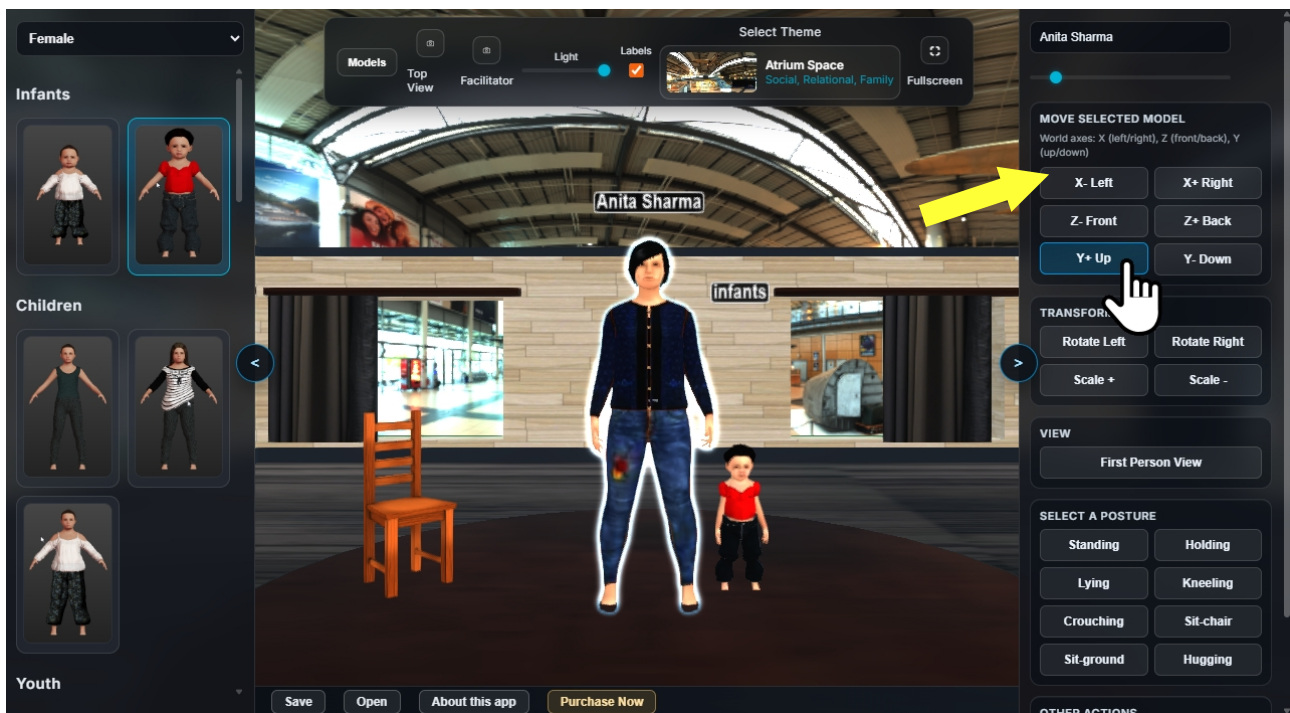

2. Model Library

The left panel displays all available models in the app.

Human models are organized by life stages:

- Infants
- Children
- Youth
- Adults
- Midlife
- Seniors

Additional categories include:

- 30 Male Models
- 30 Female Models
- 12 Archetype Models
- 30 Figures
- 35 Objects
- 35 Symbols

3. Adding a Model

To add a model to the room, simply **double-click** on it.

4. Selecting a Model

To select a model in the room:

- **Right-click** on the model, OR
- Select it from the **“Models” list** in the top bar

5. Editing Model Properties

When a model is selected, the right panel will open. From here, you can:

- Add a label
- Move the model (left/right, forward/backward, up/down)
- Rotate the model
- Adjust size (scale)
- Choose from 8 different postures
- Hide or delete the model
- Enter First Person View