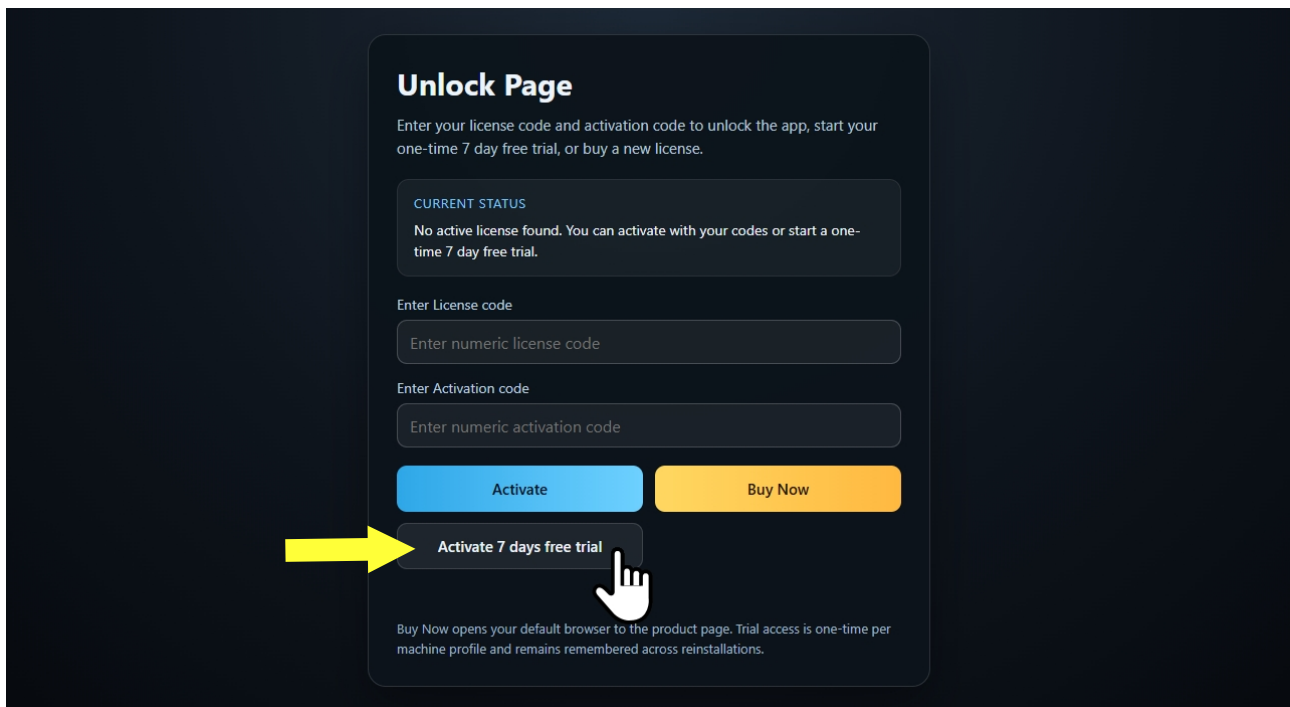

Constellation App

User Guide

1. Getting Started

When you launch the app, you will see the **Unlock Page**.

Here, you can either start a **free 7-day trial** or **activate your subscription** by entering your activation code.

2. Model Library

The left panel displays all available models in the app.

Human models are organized by life stages:

- Infants
- Children
- Youth
- Adults
- Midlife
- Seniors

Additional categories include: