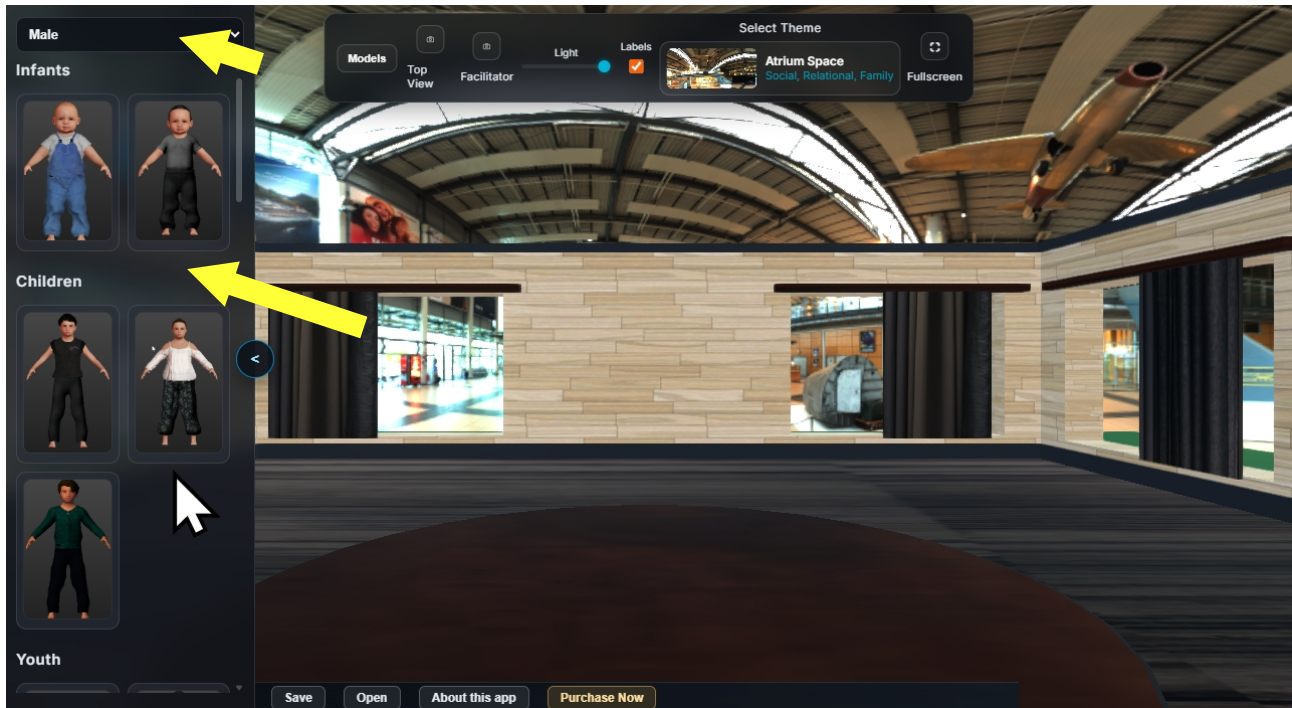

2. Model Library

The left panel displays all available models in the app.

Human models are organized by life stages:

- Infants
- Children
- Youth
- Adults
- Midlife
- Seniors

Additional categories include:

- 30 Male Models
- 30 Female Models
- 12 Archetype Models
- 30 Figures
- 35 Objects
- 35 Symbols

3. Adding a Model

To add a model to the room, simply **double-click** on it.

4. Selecting a Model

To select a model in the room:

- **Right-click** on the model, OR
- Select it from the **“Models” list** in the top bar

5. Editing Model Properties

When a model is selected, the right panel will open. From here, you can:

- Add a label
- Move the model (left/right, forward/backward, up/down)
- Rotate the model
- Adjust size (scale)
- Choose from 8 different postures
- Hide or delete the model
- Enter First Person View